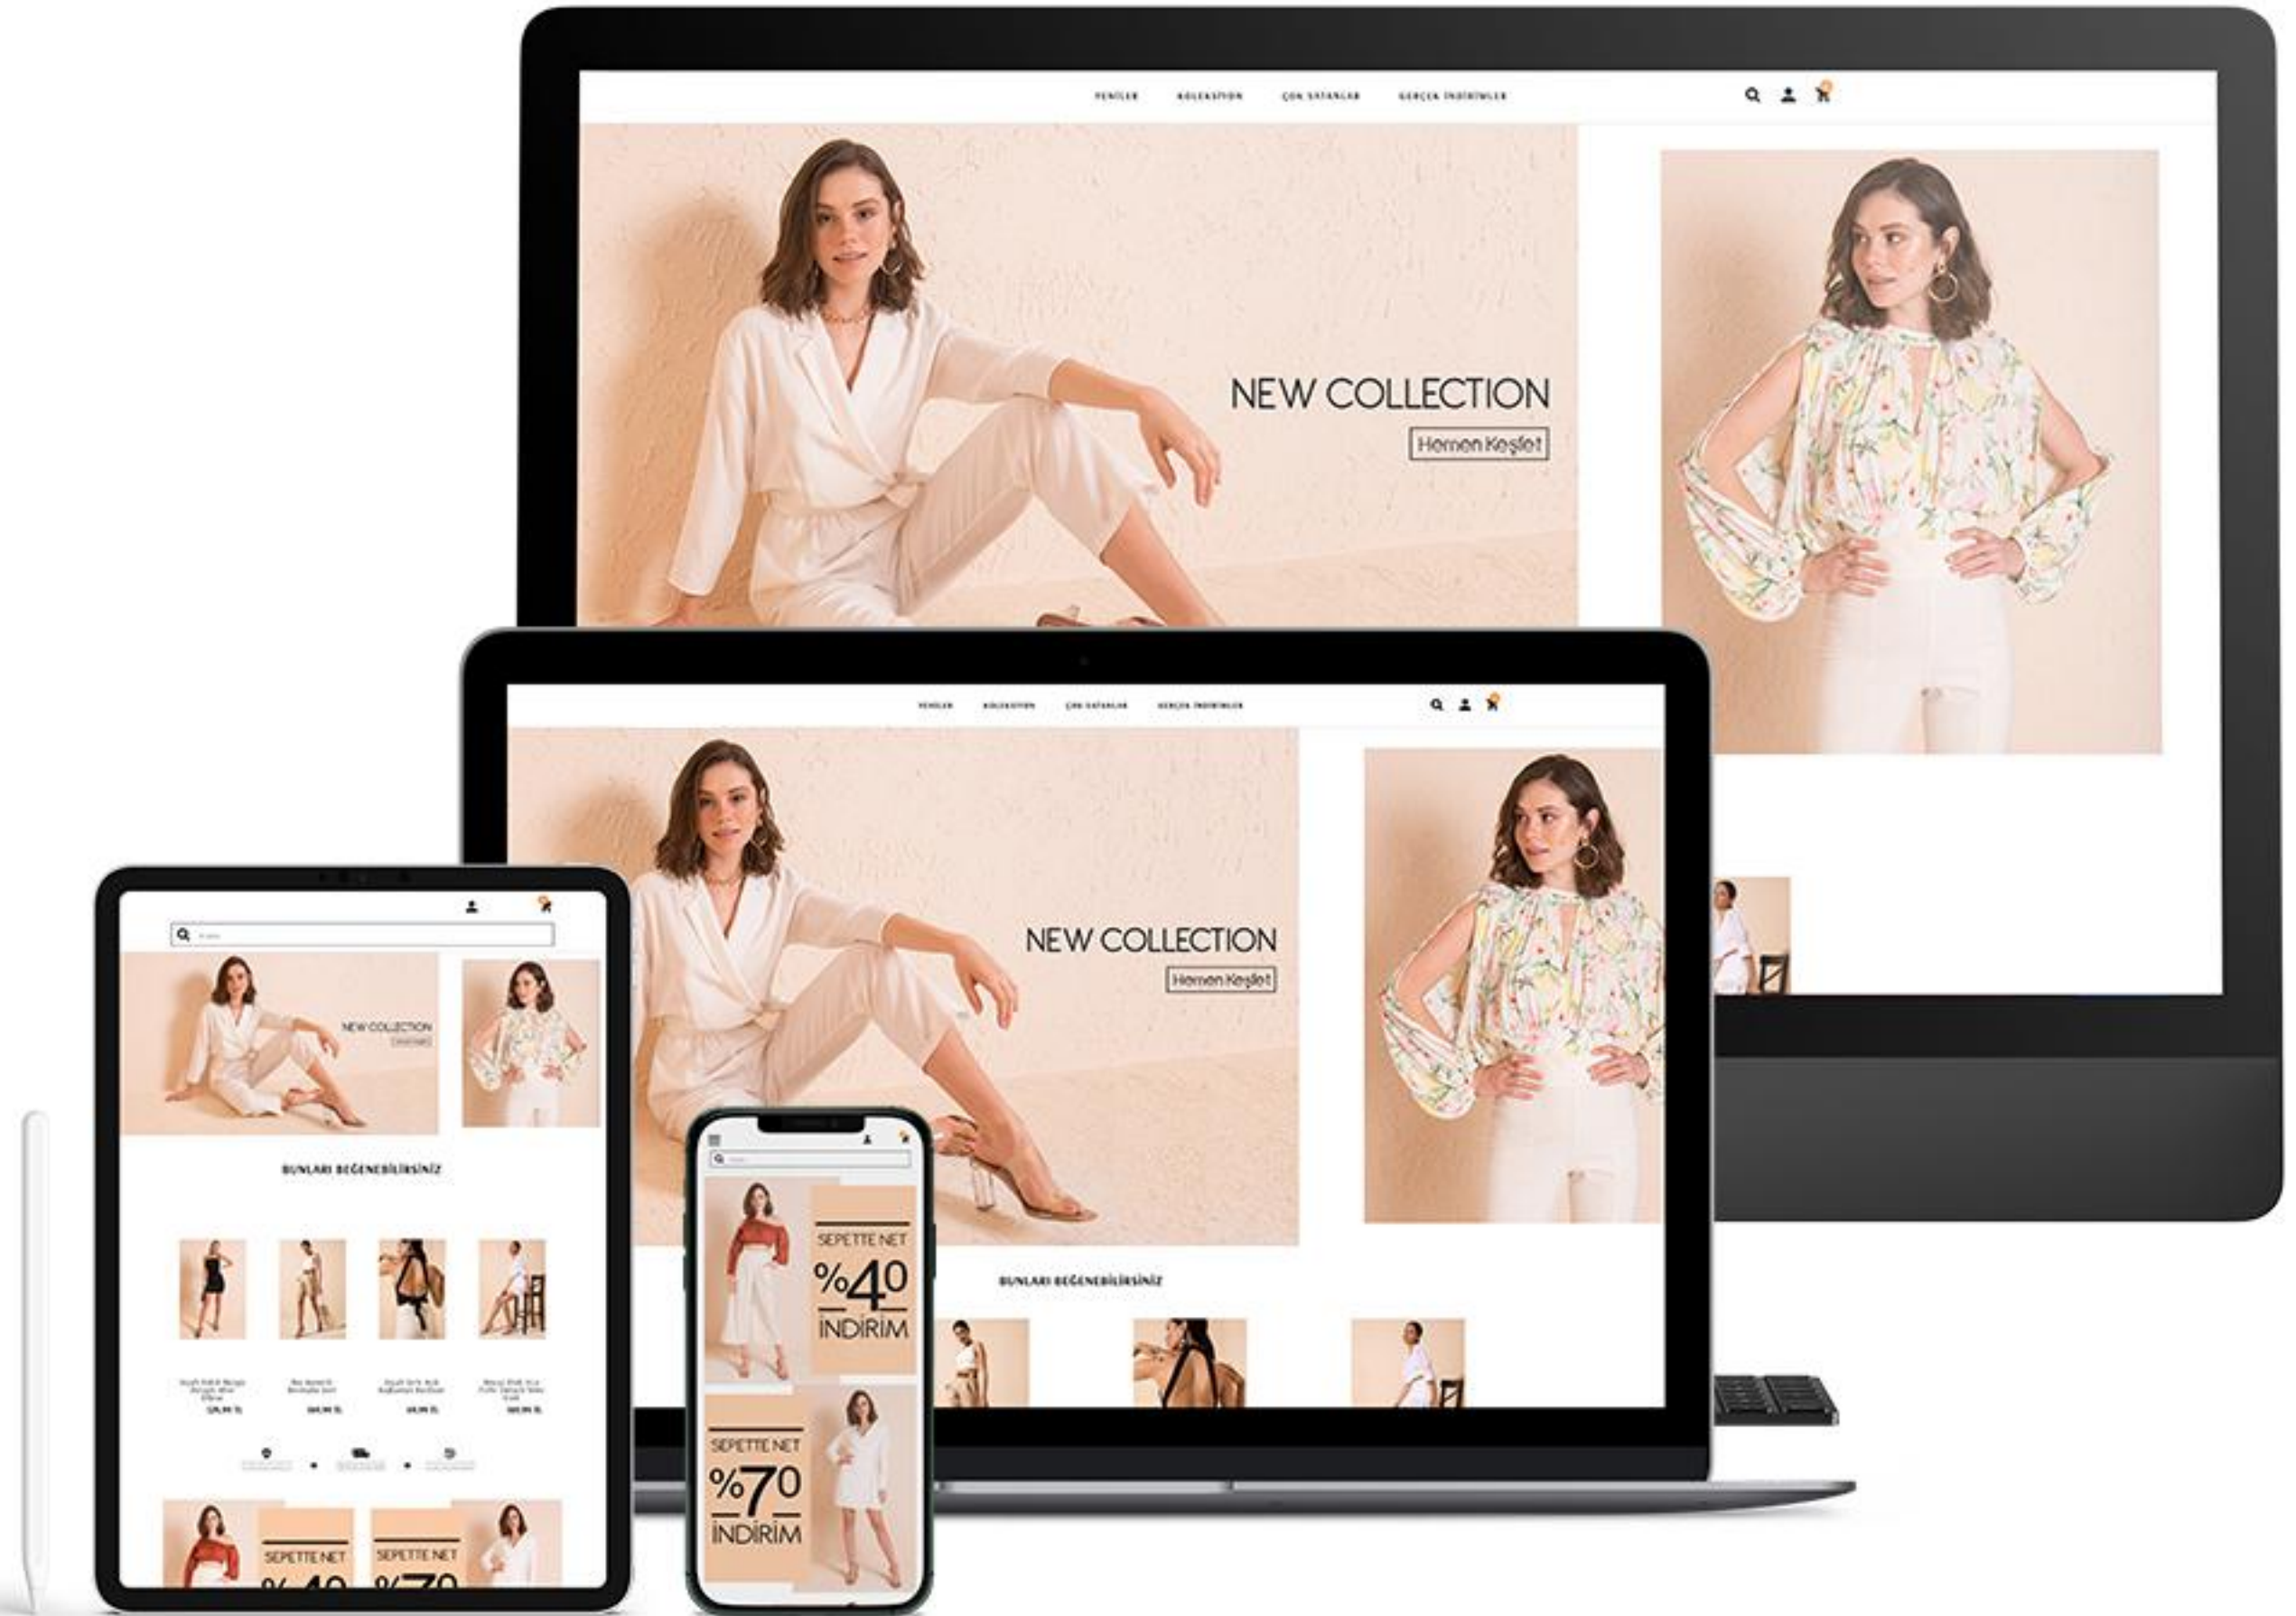

Sorsware

BE
RELAX

Sorsware

BE RELAX

Connect to shoppers
anytime, anywhere
with our ecommerce
solution.

1 MOBILE FIRST

With a responsive design data-driven mobile UX, and one-touch payment

2 SOCIAL MEDIA INTEGRATION

TAKE THE CONTROL

Build and launch campaigns and promotions easily, without IT support.

TAKE THE CONTROL

Build customer loyalty and increase conversion rates with dynamic customer segments.

TAKE THE CONTROL

Easy use centralized view of products and pricing across multiple sites, multiple languages, and multiple currencies.

TAKE THE CONTROL

Build traffic with SEO optimization tool from product pages and categories to metadata and images.